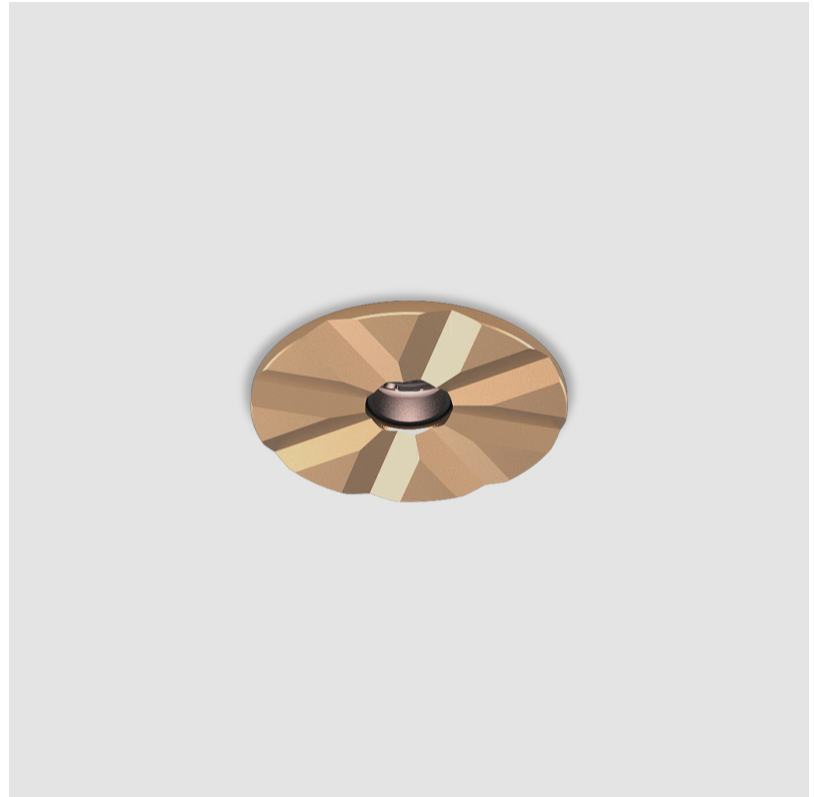

GENERAL

Series: Studio Collection
Subseries: Studio Collection 2
Partner: Prolicht
Division: Architectural
Installation: Recessed
Product Type: Downlight
Mounting Location: Ceiling
Light Distribution: Direct

PHYSICAL

Aperture Sizes - Downlights: 1"
Shape: Round
Diameter (mm): 35
Diameter (in): 1 3/8
Height (mm): 76
Height (in): 3
Ceiling Thickness (mm): 1 - 30
Ceiling Thickness (in): 1/16 - 1 3/16
Min. Recessing Depth (mm): 70
Min. Recessing Depth (in): 2 3/4
Weight (kg): 0.057
Fixture Finish: [ALU / PBR](#)
Fixture Material: Extruded Aluminum
Cut-out Measurements: 32mm/1 1/4" Diameter

ELECTRICAL

Lamp Type: LED (Zhaga Standard)
Input Wattage (W): 5
Total Output Wattage (W): 4.5
Dimming: Tri-Mode (Non-Dimming and Phase Dimming (120Vac only) and 0-10V Dimming)
Driver Included: No
Driver Location: Remote
Driver Type: Constant Current - Universal
Driver Class: Class 2
Input Voltage (V): 120 - 277
Constant Current (MA): 350

LED

Color Temperature (*K): [2700 / 3000 / 3500 / 4000](#)
Max. Delivered Lumen (lm): 242 / 256 / 270 / 277
Nominal Lumen (lm): 382 / 405 / 427 / 438
CRI: >90 CRI
Lamp Life (hrs): 50000

OPTICAL

Beam Angle: [34 / 52](#)

RATINGS AND CERTIFICATIONS

Certified By: CSA Certified to UL and CSA Standards
IP rating: IP40

PROJECT
TYPE
SPECIFIER
QUANTITY
DATE