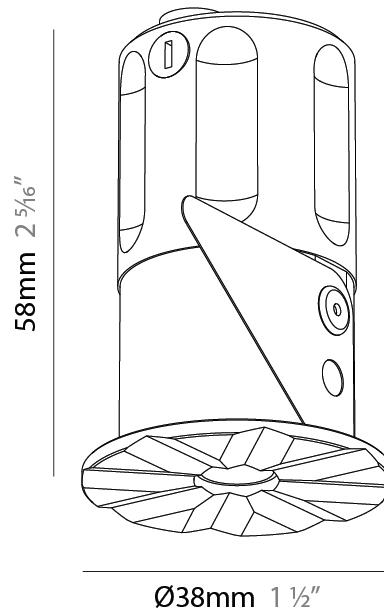

GENERAL

Series: Studio Collection
Subseries: Studio Collection 2
Partner: Prolicht
Division: Architectural
Installation: Recessed
Product Type: Downlight
Mounting Location: Ceiling
Light Distribution: Direct

PHYSICAL

Aperture Sizes - Downlights: 1"
Shape: Round
Diameter (mm): 35
Diameter (in): 1 3/8
Height (mm): 76
Height (in): 3
Ceiling Thickness (mm): 1 - 30
Ceiling Thickness (in): 1/16 - 1 3/16
Min. Recessing Depth (mm): 70
Min. Recessing Depth (in): 2 3/4
Weight (kg): 0.057
Fixture Finish: [ALU / PBR](#)
Fixture Material: Extruded Aluminum
Cut-out Measurements: 32mm/1 1/4" Diameter

ELECTRICAL

Lamp Type: LED (Zhaga Standard)
Input Wattage (W): 5
Total Output Wattage (W): 4.5
Dimming: Tri-Mode (Non-Dimming and Phase Dimming (120Vac only) and 0-10V Dimming)
Driver Included: No
Driver Location: Remote
Driver Type: Constant Current - Universal
Driver Class: Class 2
Input Voltage (V): 120 - 277
Constant Current (MA): 350

LED

Color Temperature (*K): [2700 / 3000 / 3500 / 4000](#)
Max. Delivered Lumen (lm): 242 / 256 / 270 / 277
Nominal Lumen (lm): 382 / 405 / 427 / 438
CRI: >90 CRI
Lamp Life (hrs): 50000

OPTICAL

Beam Angle: [34 / 52](#)

RATINGS AND CERTIFICATIONS

Certified By: CSA Certified to UL and CSA Standards
IP rating: IP40

PROJECT
TYPE
SPECIFIER
QUANTITY
DATE