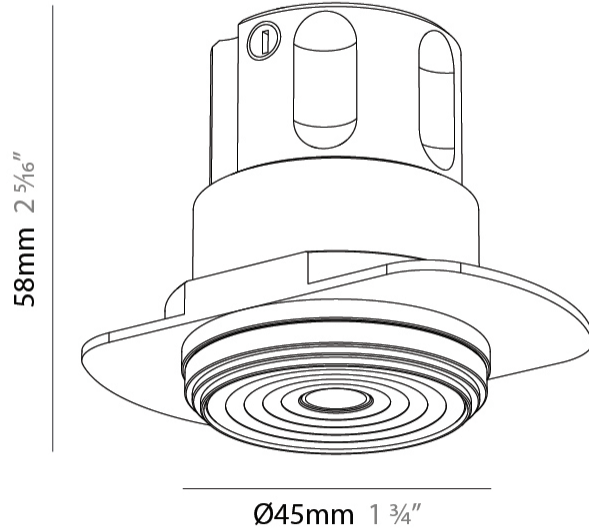

GENERAL

Series: Studio Collection
Subseries: Studio Collection 1
Partner: Prolicht
Division: Architectural
Installation: Trimless
Product Type: Downlight
Mounting Location: Ceiling
Light Distribution: Direct

PHYSICAL

Aperture Sizes - Downlights: 1"
Shape: Round
Diameter (mm): 38
Diameter (in): 1 1/2
Height (mm): 58
Height (in): 2 5/16
Ceiling Thickness (mm): 1 - 30
Ceiling Thickness (in): 1/16 - 1 3/16
Min. Recessing Depth (mm): 65
Min. Recessing Depth (in): 2 9/16
Weight (kg): 0.137
Fixture Finish: SSR / BKV / CWI / CRY / HAB / UFT / ITA / RUA / FTG / MYG / LOD / PUS / FRO / FUP / KIA / POP / BLS / SPG / MEY / GOH / CHC / COM / ABZ / JAG / OBR / MOS / ROR
Accent Finish: ALU / PBR
Fixture Material: Extruded Aluminum
Cut-out Measurements: 45mm, 1 3/4" Diameter

ELECTRICAL

Lamp Type: LED (Zhaga Standard)
Input Wattage (W): 6
Total Output Wattage (W): 5.4
Dimming: Tri-Mode (Non-Dimming and Phase Dimming (120Vac only) and 0-10V Dimming)
Driver Included: No
Driver Location: Remote
Driver Type: Constant Current - Universal
Driver Class: Class 2
Input Voltage (V): 120 - 277
Constant Current (MA): 500

LED

Color Temperature (°K): 2700 / 3000 / 3500 / 4000
Max. Delivered Lumen (lm): 310 / 328 / 347 / 356
Nominal Lumen (lm): 460 / 487 / 514 / 528
CRI: >90 CRI
Lamp Life (hrs): 50000

OPTICAL

Beam Angle: 32 / 58

RATINGS AND CERTIFICATIONS

Certified By: CSA Certified to UL and CSA Standards
IP rating: IP40