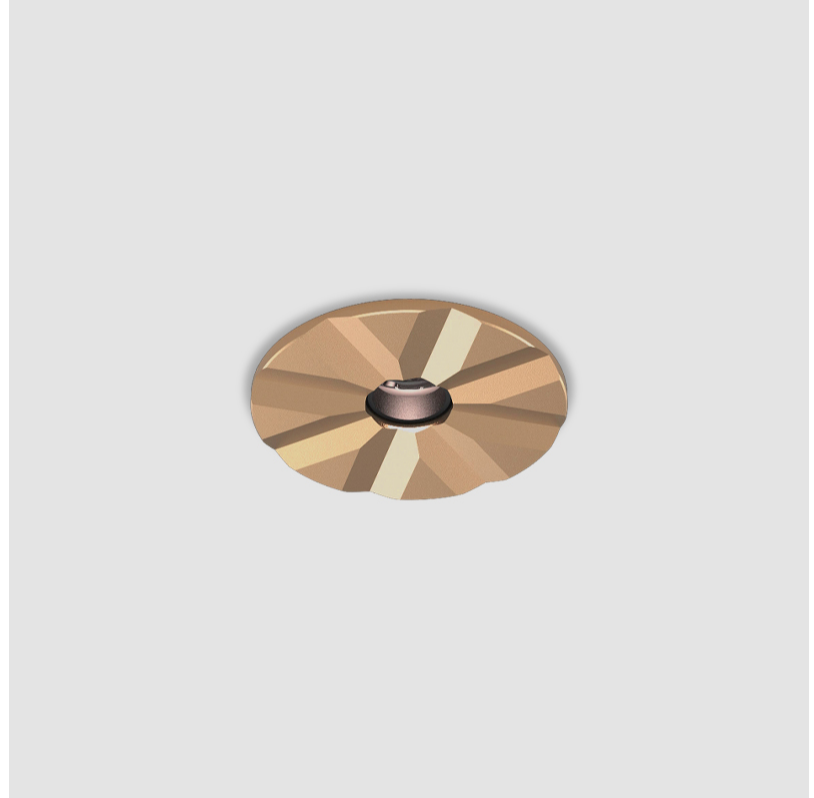

GENERAL

Series: Studio Collection
Subseries: Studio Collection 2
Partner: Prolicht
Division: Architectural
Installation: Recessed
Product Type: Downlight
Mounting Location: Ceiling
Light Distribution: Direct

PHYSICAL

Aperture Sizes - Downlights: 1"
Shape: Round
Diameter (mm): 35
Diameter (in): 1 3/8
Height (mm): 76
Height (in): 3
Ceiling Thickness (mm): 1 - 30
Ceiling Thickness (in): 1/16 - 1 3/16
Min. Recessing Depth (mm): 70
Min. Recessing Depth (in): 2 3/4
Weight (kg): 0.057
Fixture Finish: [ALU / PBR](#)
Fixture Material: Extruded Aluminum
Cut-out Measurements: 32mm/1 1/4" Diameter

ELECTRICAL

Lamp Type: LED (Zhaga Standard)
Input Wattage (W): 5
Total Output Wattage (W): 4.5
Dimming: Tri-Mode (Non-Dimming and Phase Dimming (120Vac only) and 0-10V Dimming)
Driver Included: No
Driver Location: Remote
Driver Type: Constant Current - Universal
Driver Class: Class 2
Input Voltage (V): 120 - 277
Constant Current (MA): 350

LED

Color Temperature (*K): [2700 / 3000 / 3500 / 4000](#)
Max. Delivered Lumen (lm): 242 / 256 / 270 / 277
Nominal Lumen (lm): 382 / 405 / 427 / 438
CRI: >90 CRI
Lamp Life (hrs): 50000

OPTICAL

Beam Angle: [34 / 52](#)

RATINGS AND CERTIFICATIONS

Certified By: CSA Certified to UL and CSA Standards
IP rating: IP40

PROJECT
TYPE
SPECIFIER
QUANTITY
DATE