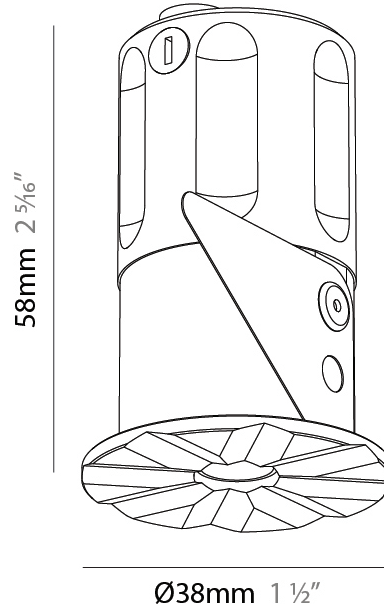

GENERAL

Series: Studio Collection
Subseries: Studio Collection 2
Partner: Prolicht
Division: Architectural
Installation: Recessed
Product Type: Downlight
Mounting Location: Ceiling
Light Distribution: Direct

PHYSICAL

Aperture Sizes - Downlights: 1"
Shape: Round
Diameter (mm): 35
Diameter (in): 1 3/8
Height (mm): 76
Height (in): 3
Ceiling Thickness (mm): 1 - 30
Ceiling Thickness (in): 1/16 - 1 3/16
Min. Recessing Depth (mm): 70
Min. Recessing Depth (in): 2 3/4
Weight (kg): 0.057
Fixture Finish: [ALU / PBR](#)
Fixture Material: Extruded Aluminum
Cut-out Measurements: 32mm/1 1/4" Diameter

ELECTRICAL

Lamp Type: LED (Zhaga Standard)
Input Wattage (W): 5
Total Output Wattage (W): 4.5
Dimming: Tri-Mode (Non-Dimming and Phase Dimming (120Vac only) and 0-10V Dimming)
Driver Included: No
Driver Location: Remote
Driver Type: Constant Current - Universal
Driver Class: Class 2
Input Voltage (V): 120 - 277
Constant Current (MA): 350

LED

Color Temperature (*K): [2700 / 3000 / 3500 / 4000](#)
Max. Delivered Lumen (lm): 242 / 256 / 270 / 277
Nominal Lumen (lm): 382 / 405 / 427 / 438
CRI: >90 CRI
Lamp Life (hrs): 50000

OPTICAL

Beam Angle: [34 / 52](#)

RATINGS AND CERTIFICATIONS

Certified By: CSA Certified to UL and CSA Standards
IP rating: IP40

PROJECT
TYPE
SPECIFIER
QUANTITY
DATE