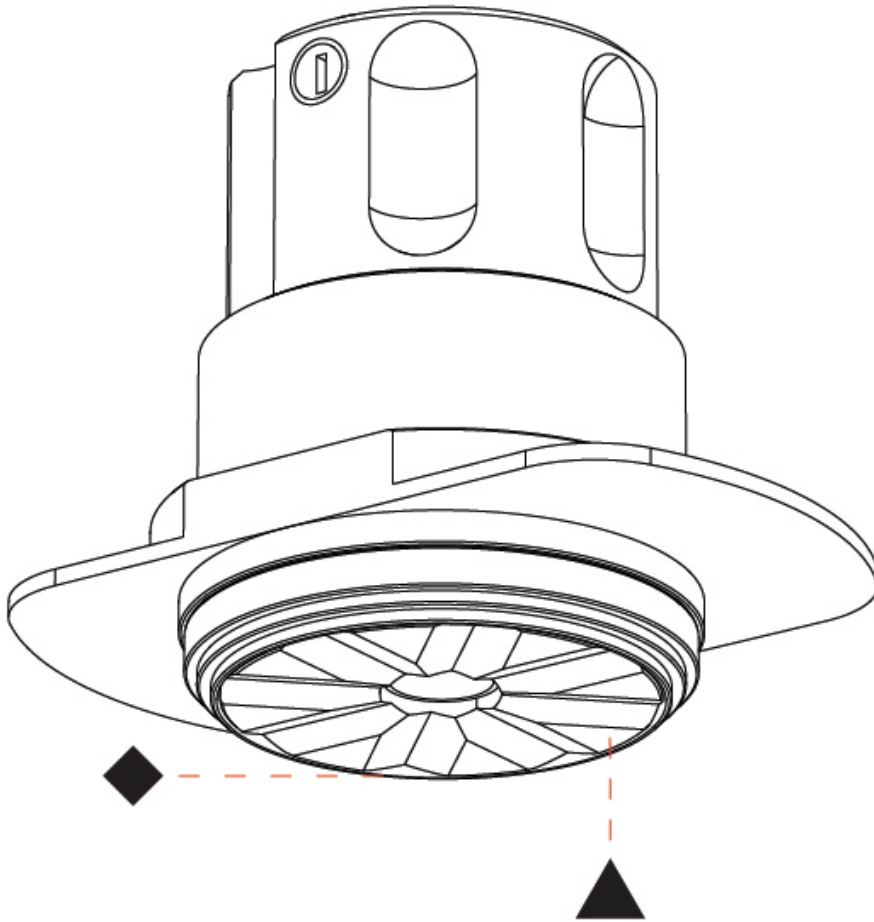

STUDIO COLLECTION 2 TRIMLESS

A350125-

PROJECT _____

TYPE _____

SPECIFIER _____

QUANTITY _____

DATE _____

A