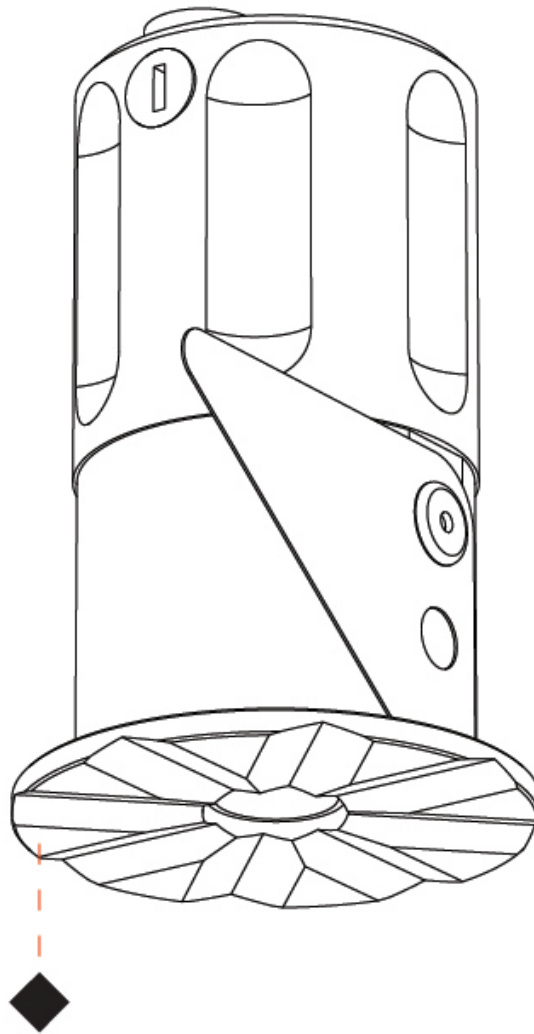

STUDIO COLLECTION 2 RECESSED

A350127-

PROJECT

TYPE

SPECIFIER

QUANTITY

DATE

A